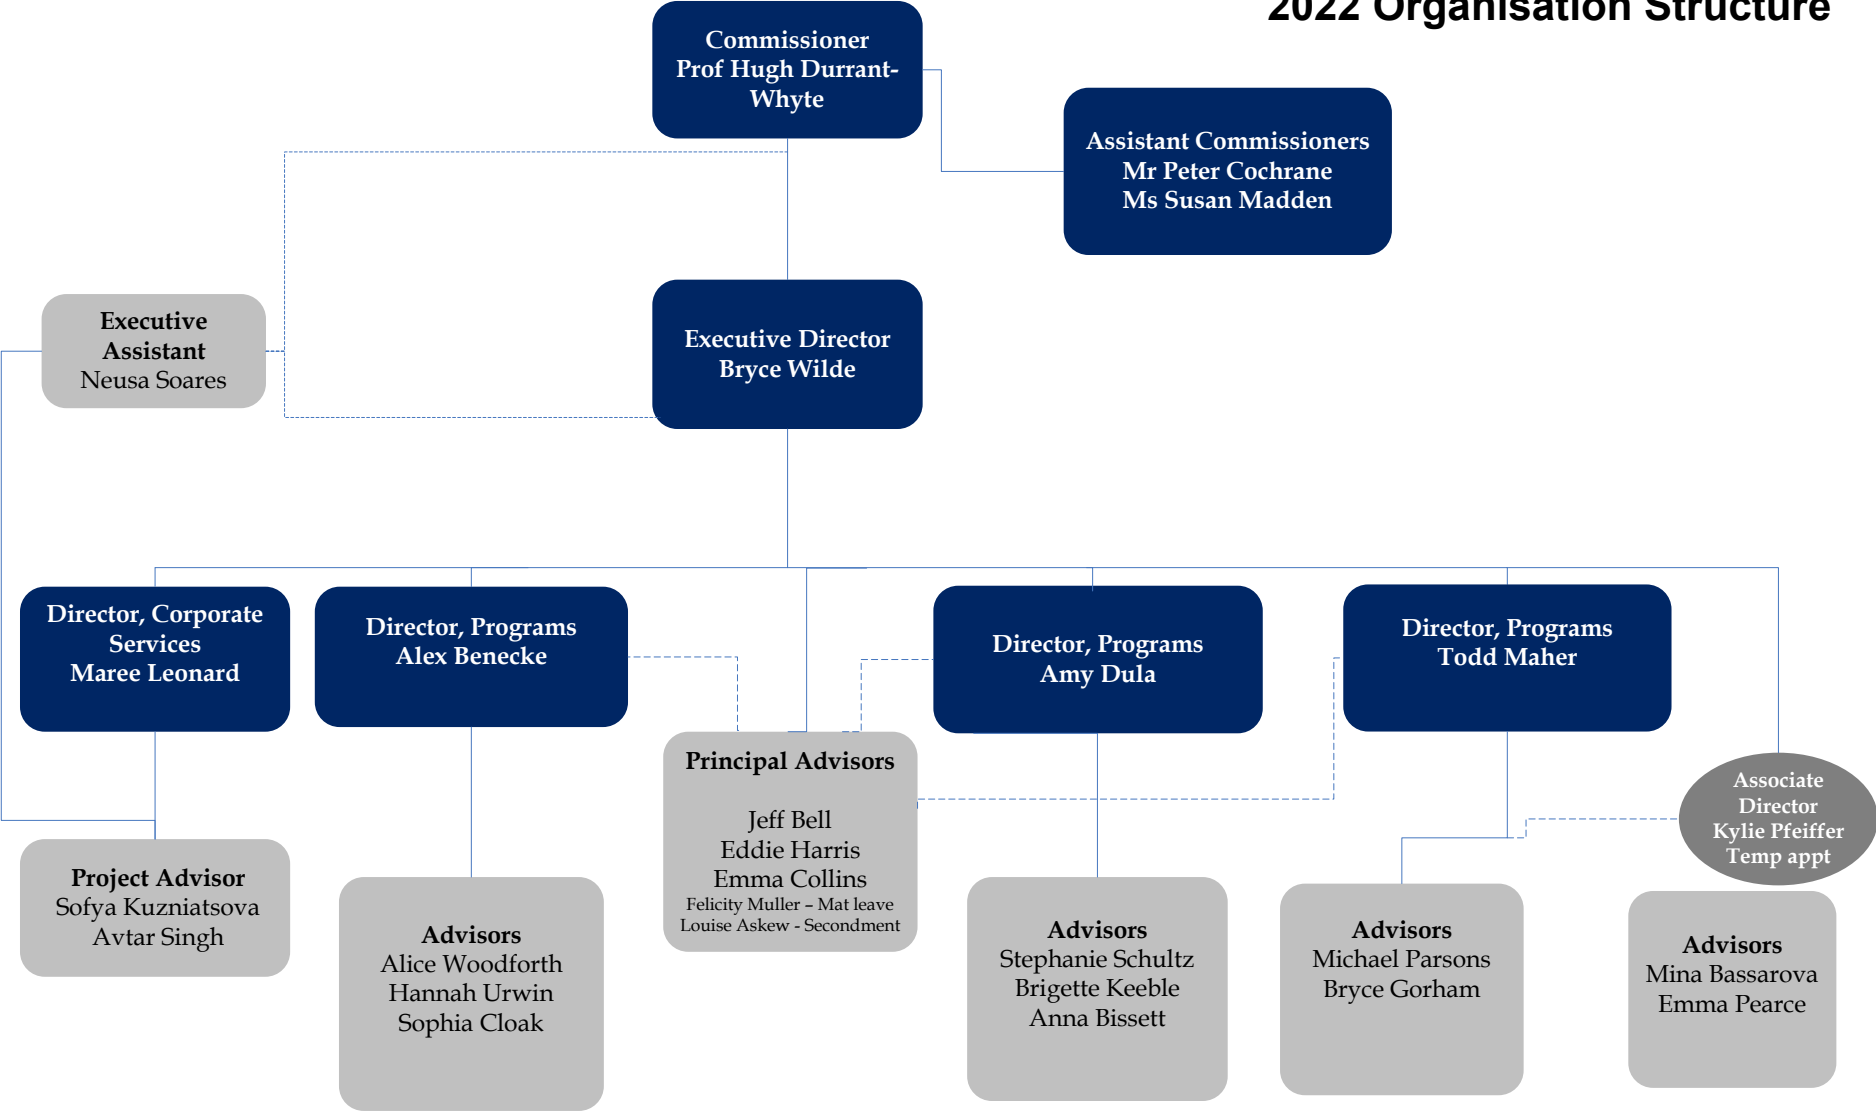

Natural Resources Commission 2022 Organisation Structure

Key : Blue fill PSSE roles
Grey Fill Non Exec roles